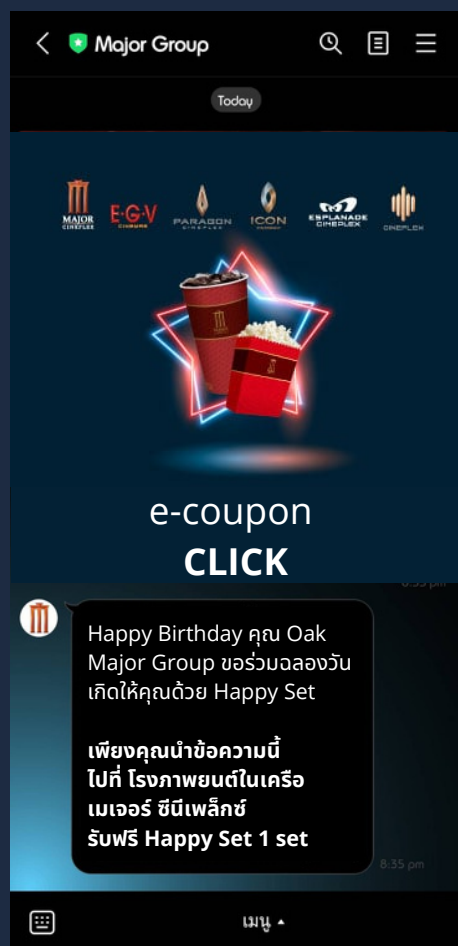

Media Empire International LINE Official Account CRM System

Media Empire International LINE Official Account Client Profile System

Media Empire International

LINE Official Account Client Profile System

Targeting e-coupon

Click e-coupon bottom

Click ใช้คูปอง

Collecting Data to Database

Display data coupon used on dashboard

Media Empire International

LINE Official Account Client Profile System

E-Survey

Click Rich message survey bottom