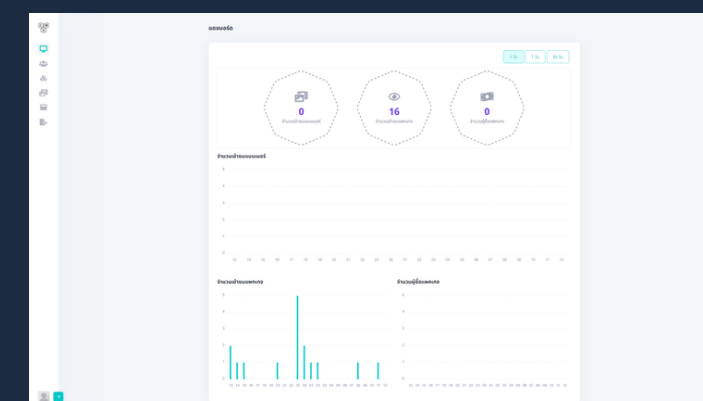

Media Empire International LINE Official Account CRM System

Media Empire International LINE Official Account Client Profile System

Media Empire International

LINE Official Account Client Profile System

Targeting e-coupon

Click e-coupon bottom

Click ใช้คูปอง

Collecting Data to Database

Display data coupon used on dashboard

Media Empire International

LINE Official Account Client Profile System

E-Survey

Click Rich message survey bottom

Collecting Data to Database

- Survey format:
- Like / Dislike
 - Degree
 - Check point

E Reward