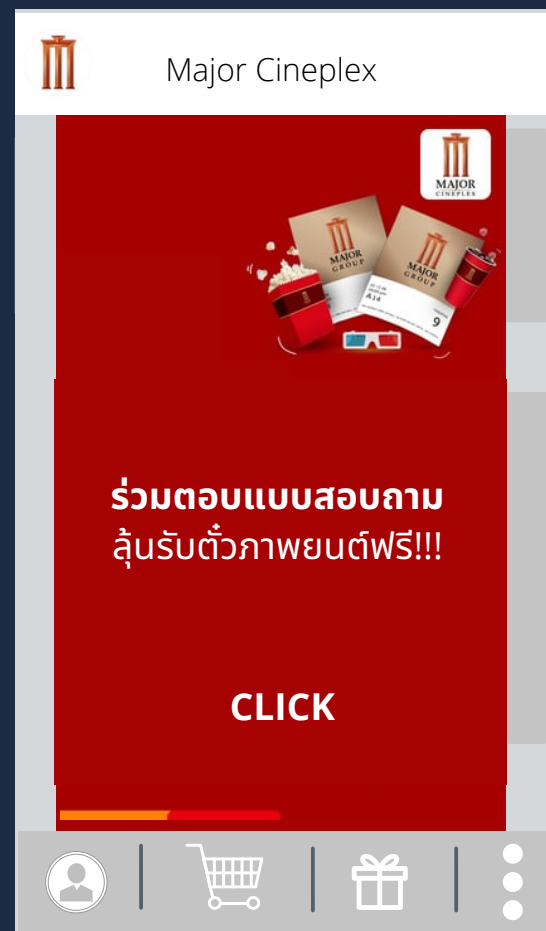

Click e-coupon bottom

Click ใช้คูปอง

Collecting Data to Database

Display data coupon used on dashboard

Media Empire International

LINE Official Account Client Profile System

E-Survey

Click Rich message survey bottom