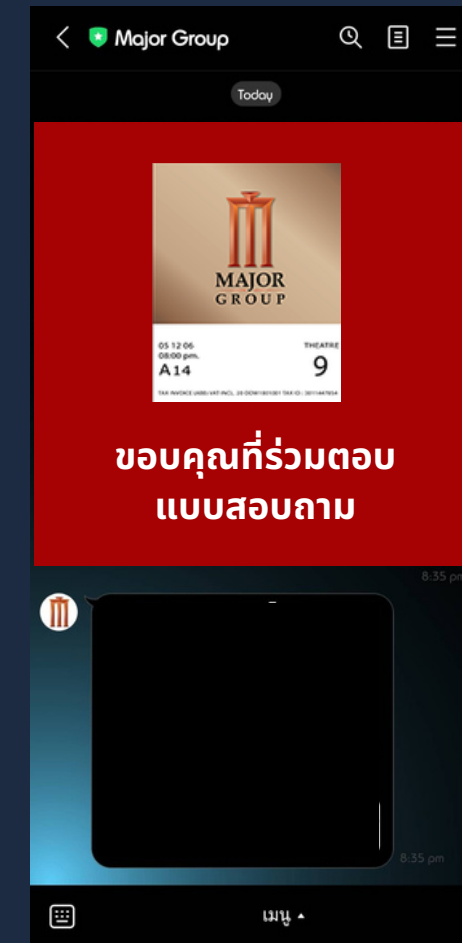

Media Empire International

LINE Official Account Client Profile System

E-Survey

Collecting Data to Database

1. Survey format:
2. Like / Dislike
   - Degree
   - Check point

E Reward