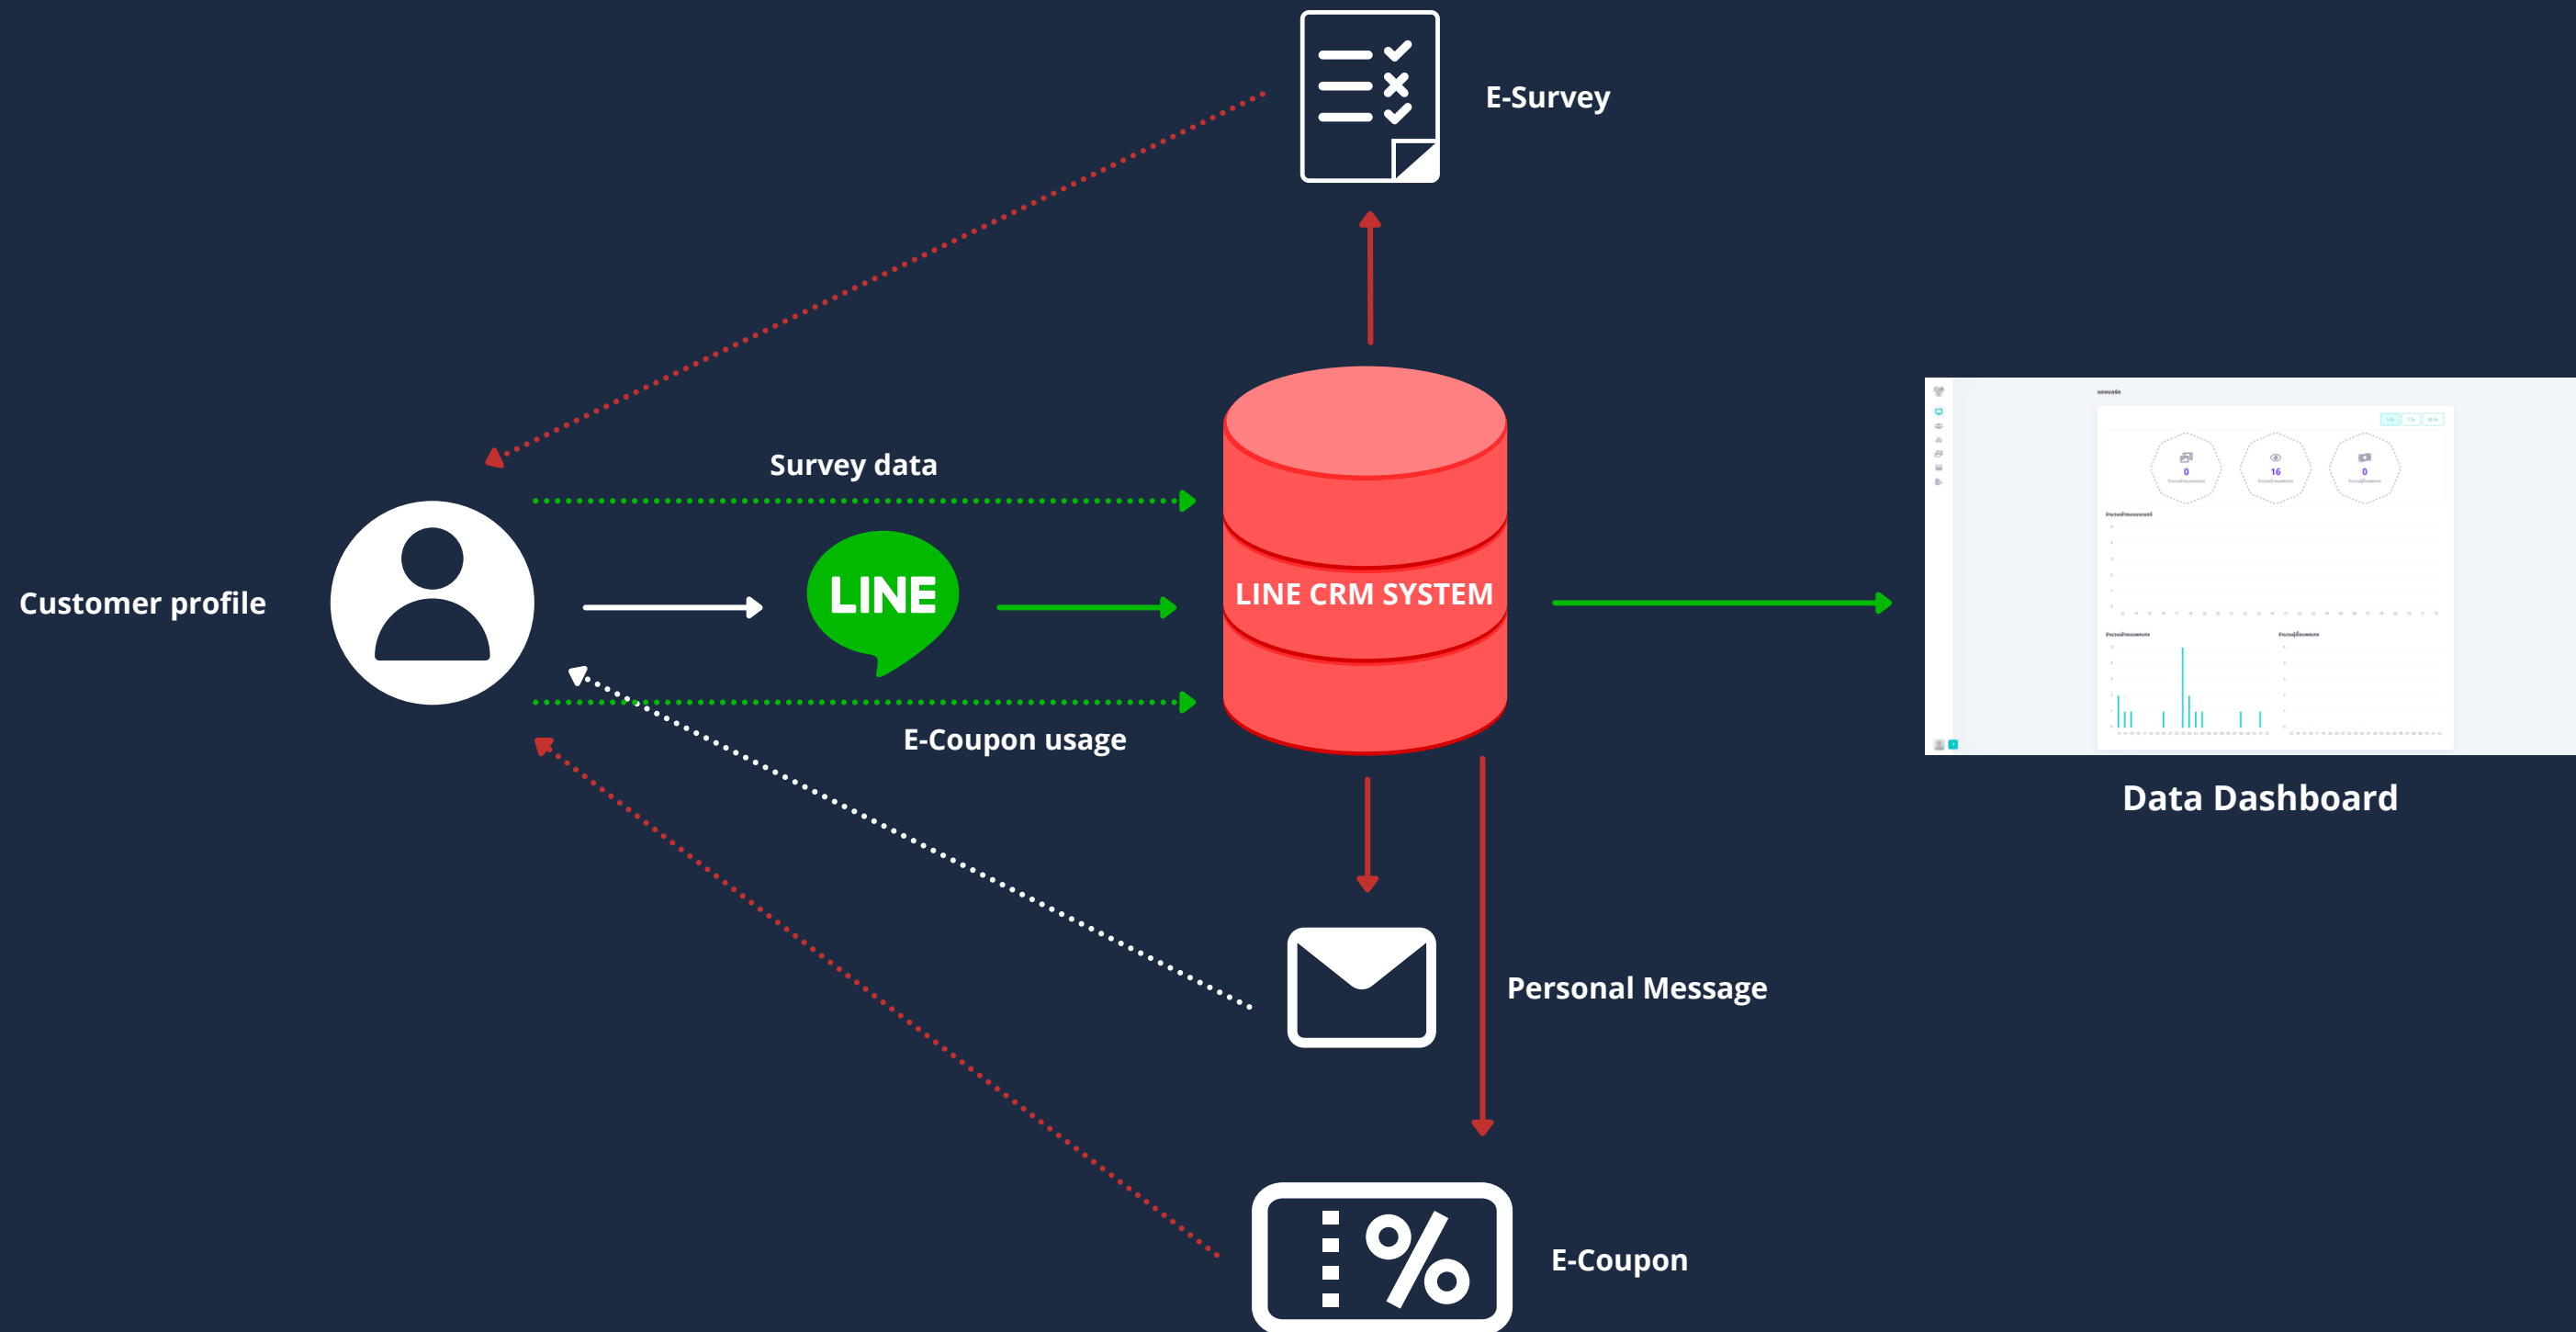

Media Empire International LINE Official Account CRM System

Media Empire International LINE Official Account Client Profile System

Media Empire International

LINE Official Account Client Profile System

Targeting e-coupon

Click e-coupon bottom

Click ใช้คูปอง

Collecting Data to Database

Display data coupon used on dashboard

Media Empire International

LINE Official Account Client Profile System

E-Survey

Click Rich message survey bottom

Collecting Data to Database

- Survey format:
- Like / Dislike
 - Degree
 - Check point

E Reward