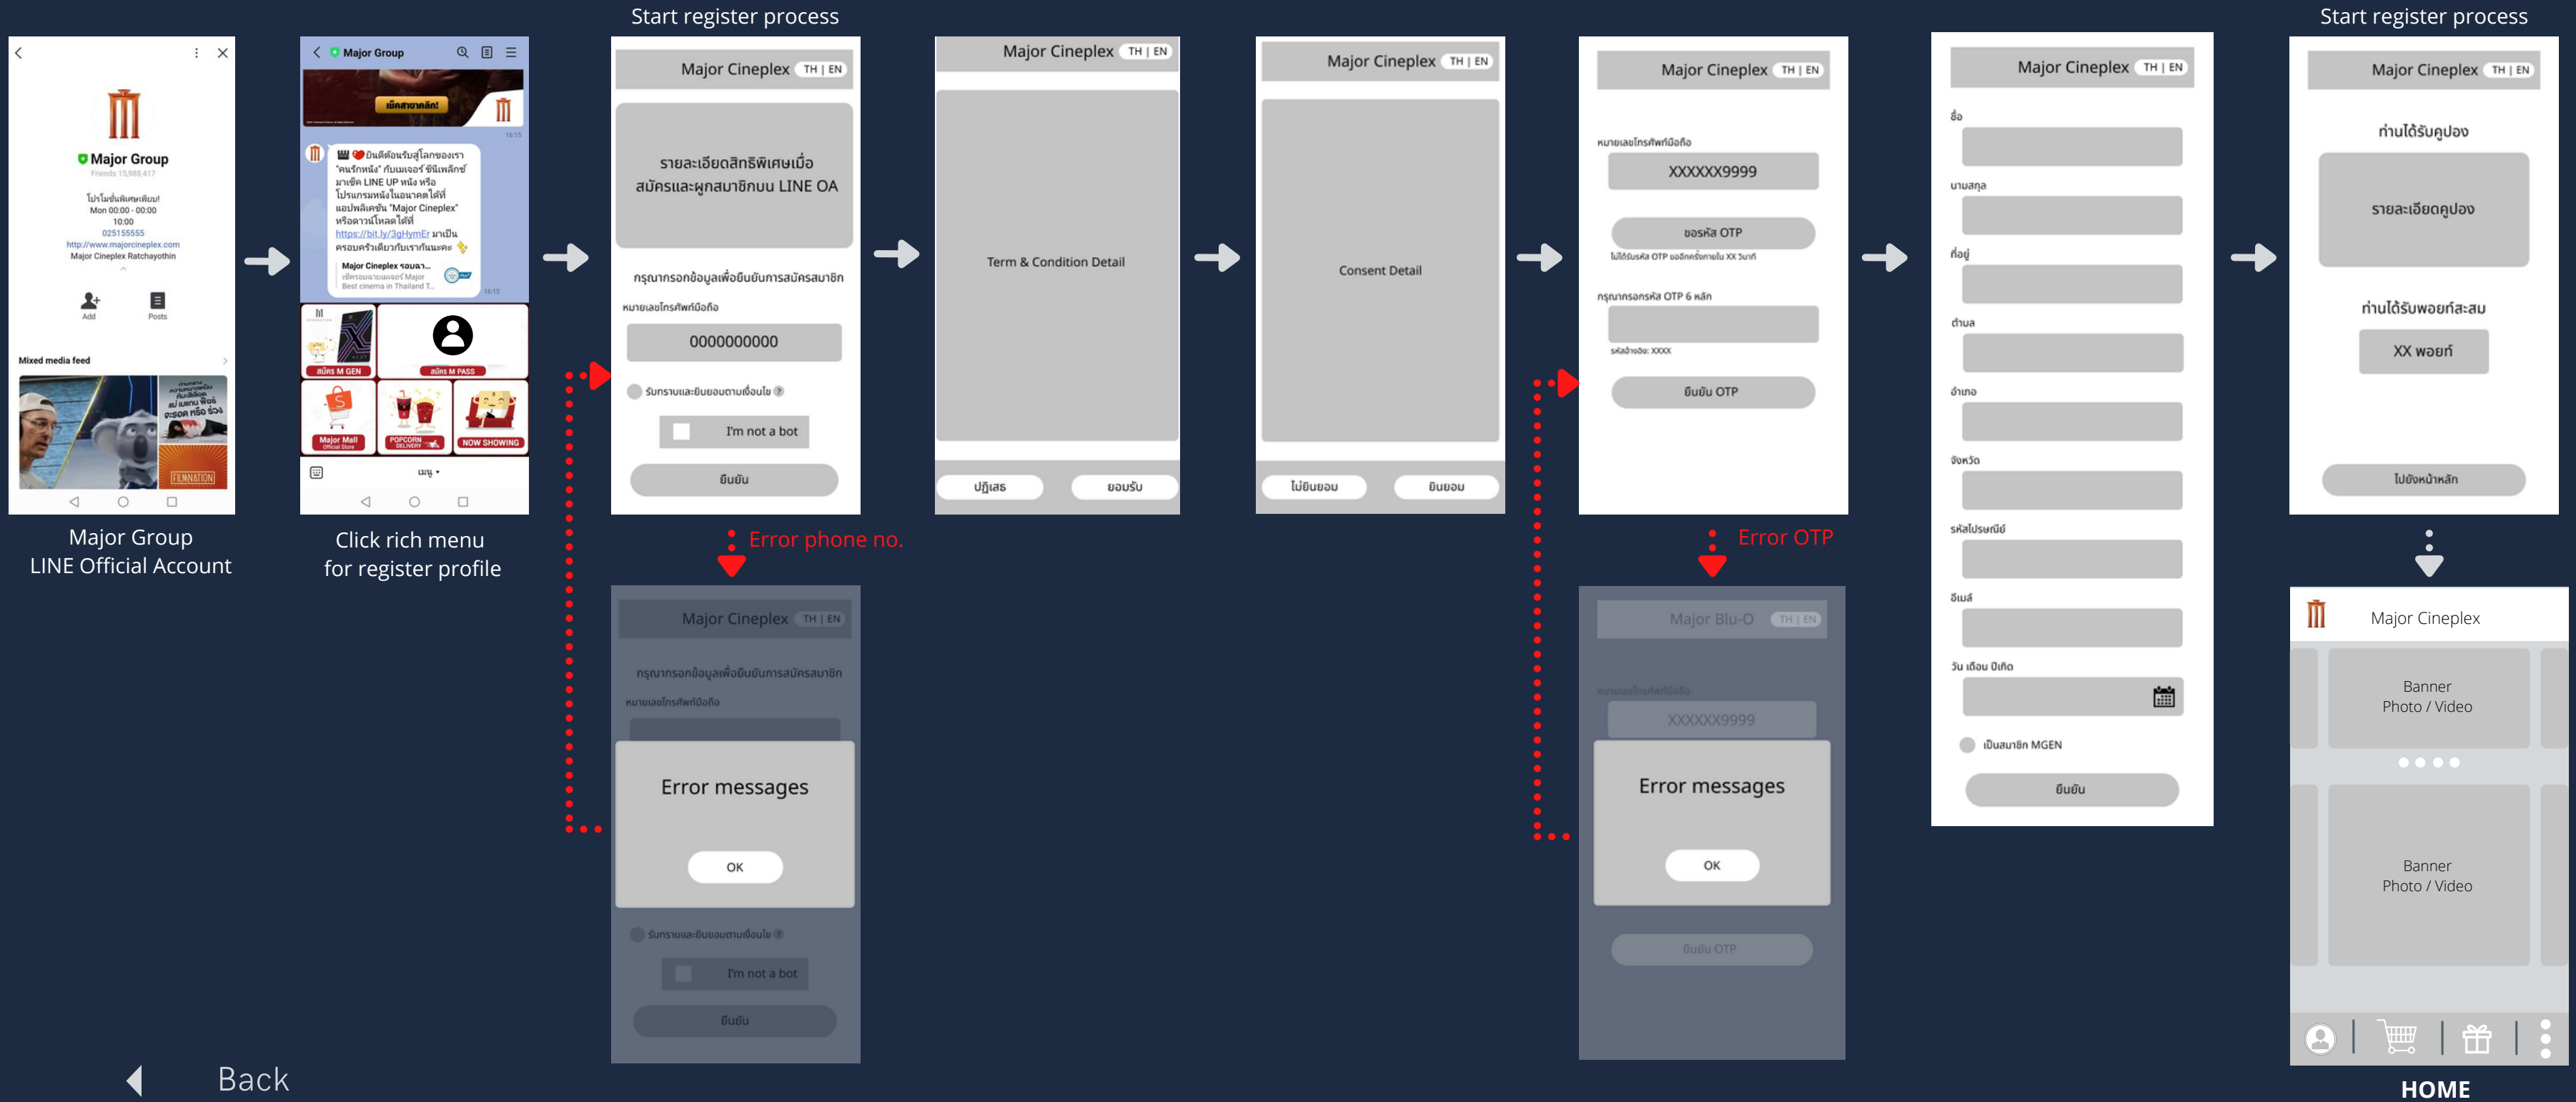

Media Empire International LINE Official Account CRM System

Media Empire International LINE Official Account Client Profile System

Media Empire International

LINE Official Account Client Profile System

Targeting e-coupon

Click e-coupon bottom

Click ใช้คูปอง

Collecting Data to Database

Display data coupon used on dashboard

Media Empire International

LINE Official Account Client Profile System

E-Survey

Click Rich message survey bottom

Collecting Data to Database

- Survey format:
- Like / Dislike
 - Degree
 - Check point

E Reward